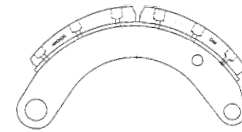

Shoe & Lining Sets - Air Brakes

Redline offers replacement shoe and lining sets for 12.25" x 4" to 12.25" x 7.5" Dexter air brakes. We have both "old style" and the new "PQ style" for your application.

- BP22-010 Shoe & Lining, 12.25" x 4" Fits Dexter Airbrake Old Style, 2 per Wheel
- BP22-015 Shoe & Lining, 12.25" x 4" Fits Dexter Airbrake PQ-Style, 2 per Wheel
- BP22-020 Shoe & Lining, 12.25" x 5" Fits Dexter Airbrake Old Style, 2 per Wheel
- BP22-025 Shoe & Lining, 12.25" x 5" Fits Dexter Airbrake PQ-Style, 2 per Wheel
- BP22-035 Shoe & Lining, 12.25" x 7.5" Fits Dexter Airbrake PQ-Style, 2 per Wheel

Brake Shoe Hold Down Springs

- BP06-120 Shoe Hold Down, 10" x 2.25" All Electric/Hydraulic (1 Wheel)
- BP06-090 Shoe Hold Down, 12" Electric/Hydraulic, Fits Dexter, Dico, Hayes, Bendix (1 Wheel)
- BP06-195 Shoe Hold Down Kit, Fits Hayes 12" x 3.25", 12.25" x 3.50" Electric (1 Wheel)
- BP06-235 Shoe Hold Down Kit, Fits Dexter 12.25" Hydraulic (1 Wheel)
- BP06-240 Shoe Hold Down Kit, Fits Dexter 12.25" Electric (1 Wheel)