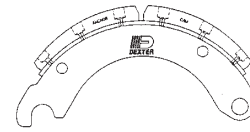

Shoe & Lining Sets - Air Brakes

Redline offers replacement shoe and lining sets for 12.25" x 4" to 12.25" x 7.5" Dexter air brakes. We have both "old style" and the new "PQ style" for your application.

- BP22-010 Shoe & Lining, 12.25" x 4" Fits Dexter Airbrake Old Style, 2 per Wheel
- BP22-015 Shoe & Lining, 12.25" x 4" Fits Dexter Airbrake PQ-Style, 2 per Wheel
- BP22-020 Shoe & Lining, 12.25" x 5" Fits Dexter Airbrake Old Style, 2 per Wheel
- BP22-025 Shoe & Lining, 12.25" x 5" Fits Dexter Airbrake PQ-Style, 2 per Wheel
- BP22-035 Shoe & Lining, 12.25" x 7.5" Fits Dexter Airbrake PQ-Style, 2 per Wheel

PQ Style

Air Brake Repair Parts

Redline also has repair kits for both "old style" and "PQ style" Dexter air brakes shoe and lining sets.

- BP20-120 Brake Shoe Repair Kit, Fits Old Style Dexter 12.25" Air Brakes
- BP20-135 Brake Shoe Repair Kit, Fits PQ-Style Dexter 12.25" Air Brakes
- BP20-090 Camshaft Repair Kit, 12.25" Fits Dexter; Washers, Bushings, Seals

Brake Shoe Hold Down Springs

- BP06-120 Shoe Hold Down, 10" x 2.25" All Electric/Hydraulic (1 Wheel)
- BP06-090 Shoe Hold Down, 12" Electric/Hydraulic, Fits Dexter, Dico, Hayes, Bendix (1 Wheel)
- BP06-195 Shoe Hold Down Kit, Fits Hayes 12" x 3.25", 12.25" x 3.50" Electric (1 Wheel)
- BP06-235 Shoe Hold Down Kit, Fits Dexter 12.25" Hydraulic (1 Wheel)
- BP06-240 Shoe Hold Down Kit, Fits Dexter 12.25" Electric (1 Wheel)